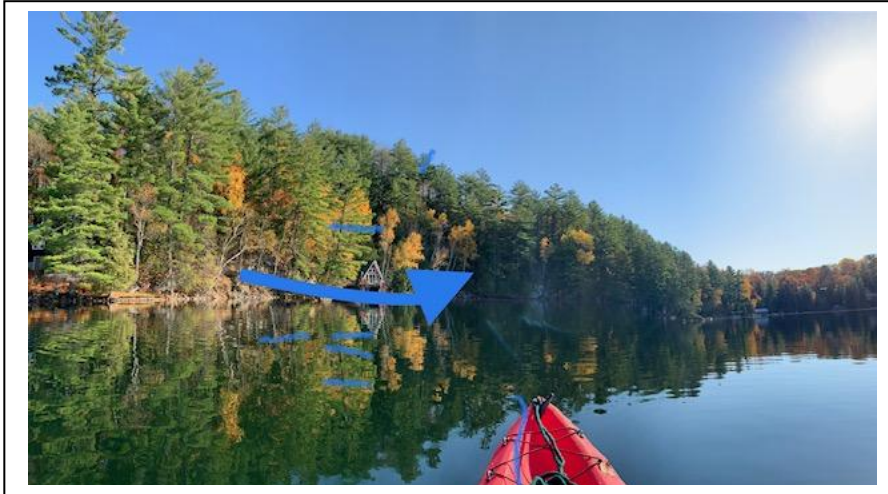

Lakeside

Arrow shows property line on N side to the line on the S side (including all along the Cove shoreline)

1) Neighbours on both sides invisible

2) Opening of the little bay towards Priests' Bay on the top R

3) From our dock: view to south end of Lake

4) Autumn fog just after dawn