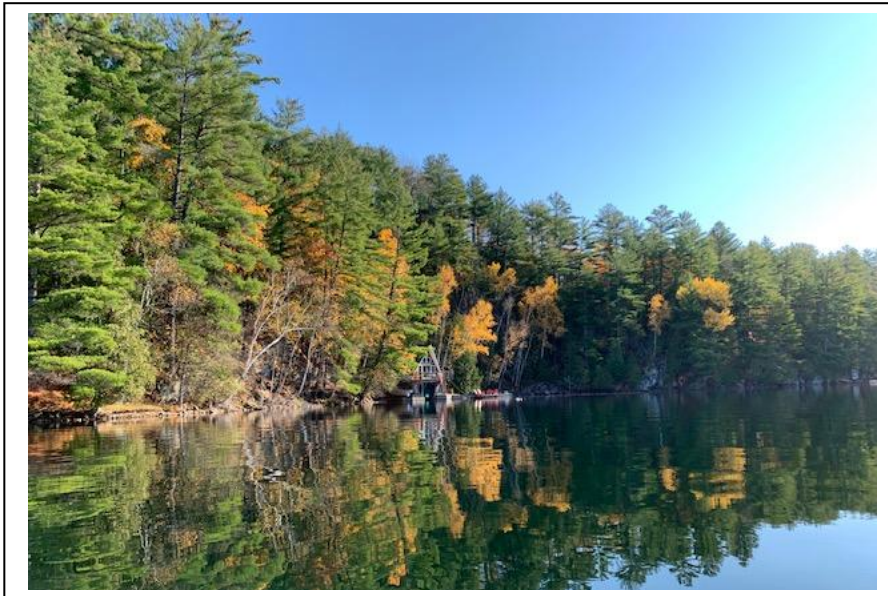

Lakeside

Arrow shows property line on N side to the line on the S side (including all along the Cove shoreline)

1) Neighbours on both sides invisible

2) Opening of the little bay towards Priests' Bay on the top R

3) From our dock: view to south end of Lake

4) Autumn fog just after dawn