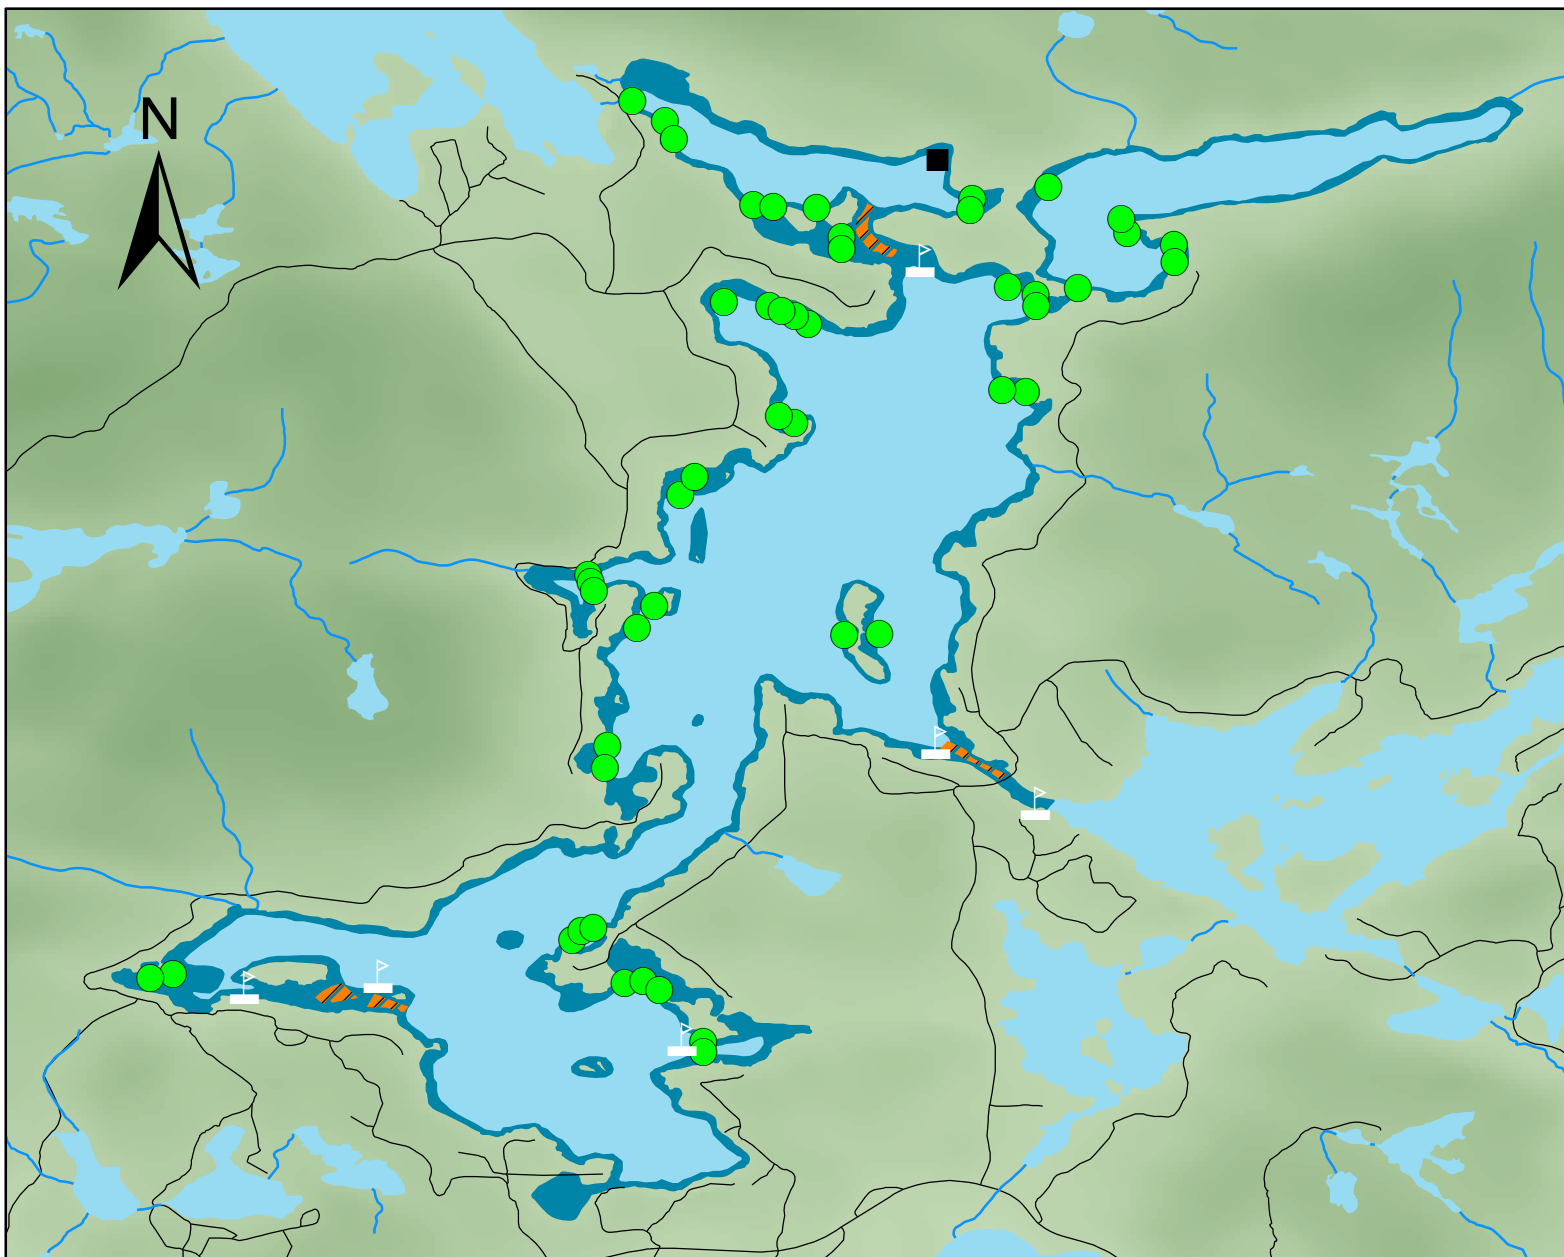

Watermilfoil areas delimitation - Grand Lake

0 0,5 1 2 Km

Buoys

type

White buoys

Shallow buoy

Educational sign

Green buoys

Buoys strings

6m area

Fédération
des lacs de Val-des-Monts

Stéphanie Milot, Magalie Bouhéret and Julie-pier Viau
08-08-2018